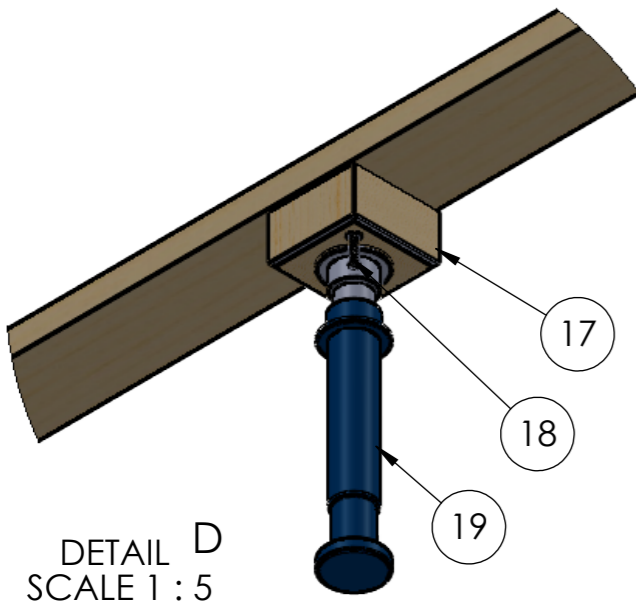

CL 350.BS.XX

CL 350.QS.XX

4	Screw 4 x 25	5	Dowel 8 x 30	6	Connecting Bolt M8 x 55
pcs	8	pcs	8	pcs	8

1	Hanger Set	2	MaxiFix 35	3	Screw 4 x 20
pcs	7	pcs	12	pcs	36

7	Hanger set	8	Luna Washer	9	Screw M6 x 70	10	Screw M6 x 110	11	Nut M6	12	Dowel $\varnothing 8$	13	Bolt M6 x 40	14	Bolt M6 70	15	Bolt M6 x 30	16	M8 x 55 Maxfix
pcs	1	pcs	12	pcs	4	pcs	4	pcs	12	pcs	19	pcs	4	pcs	4	pcs	12	pcs	4

Night Stand fog hanging

DETAIL D
SCALE 1 : 5

DETAIL E
SCALE 1 : 8

CL 350

17	Square Support	18	Screw 4 x 60	19	Plastic Leg + Ext
pcs	1	pcs	2	pcs	1