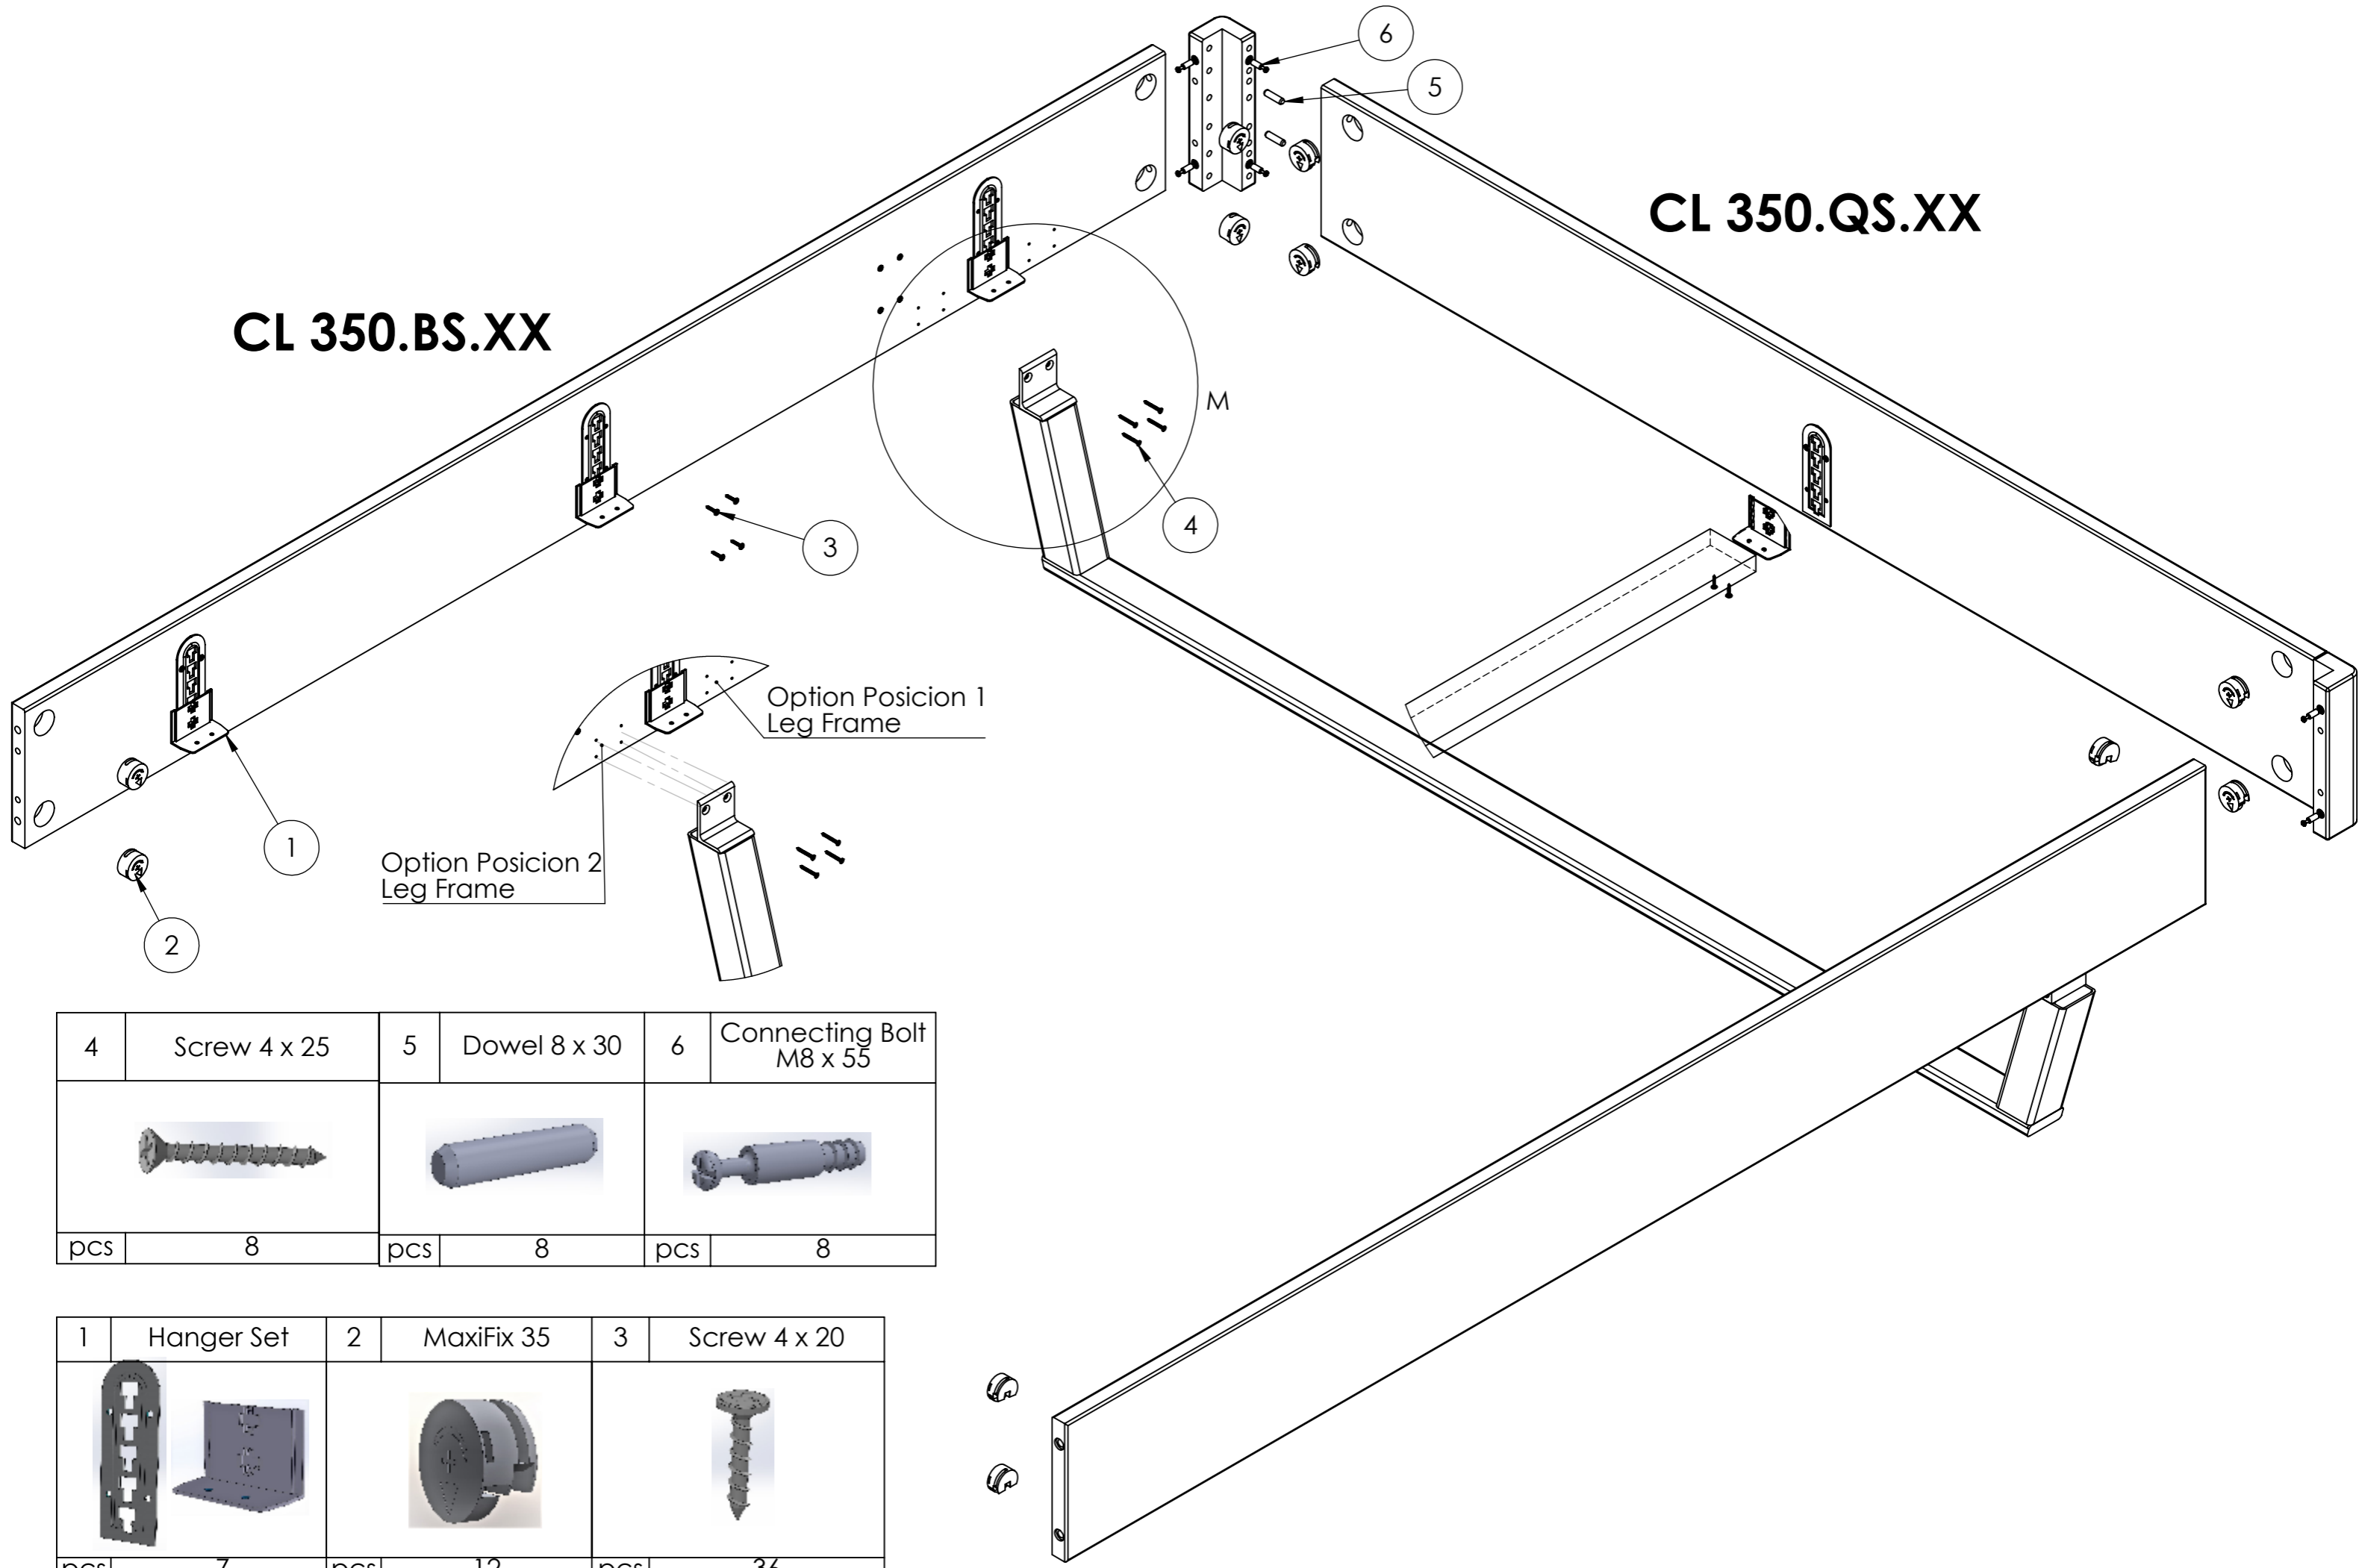

CL 350.BS.XX

CL 350.QS.XX

4	Screw 4 x 25	5	Dowel 8 x 30	6	Connecting Bolt M8 x 55
pcs	8	pcs	8	pcs	8

1	Hanger Set	2	MaxiFix 35	3	Screw 4 x 20
pcs	7	pcs	12	pcs	36

7	Hanger set	8	Luna Washer	9	Screw M6 x 70	10	Screw M6 x 110	11	Nut M6	12	Dowel $\varnothing 8$	13	Bolt M6 x 40	14	Bolt M6 70	15	Bolt M6 x 30	16	M8 x 55 Maxfix
pcs	1	pcs	12	pcs	4	pcs	4	pcs	12	pcs	19	pcs	4	pcs	4	pcs	12	pcs	4

Night Stand fog hanging

DETAIL D
SCALE 1 : 5

DETAIL E
SCALE 1 : 8

CL 350

17	Square Support	18	Screw 4 x 60	19	Plastic Leg + Ext
pcs	1	pcs	2	pcs	1