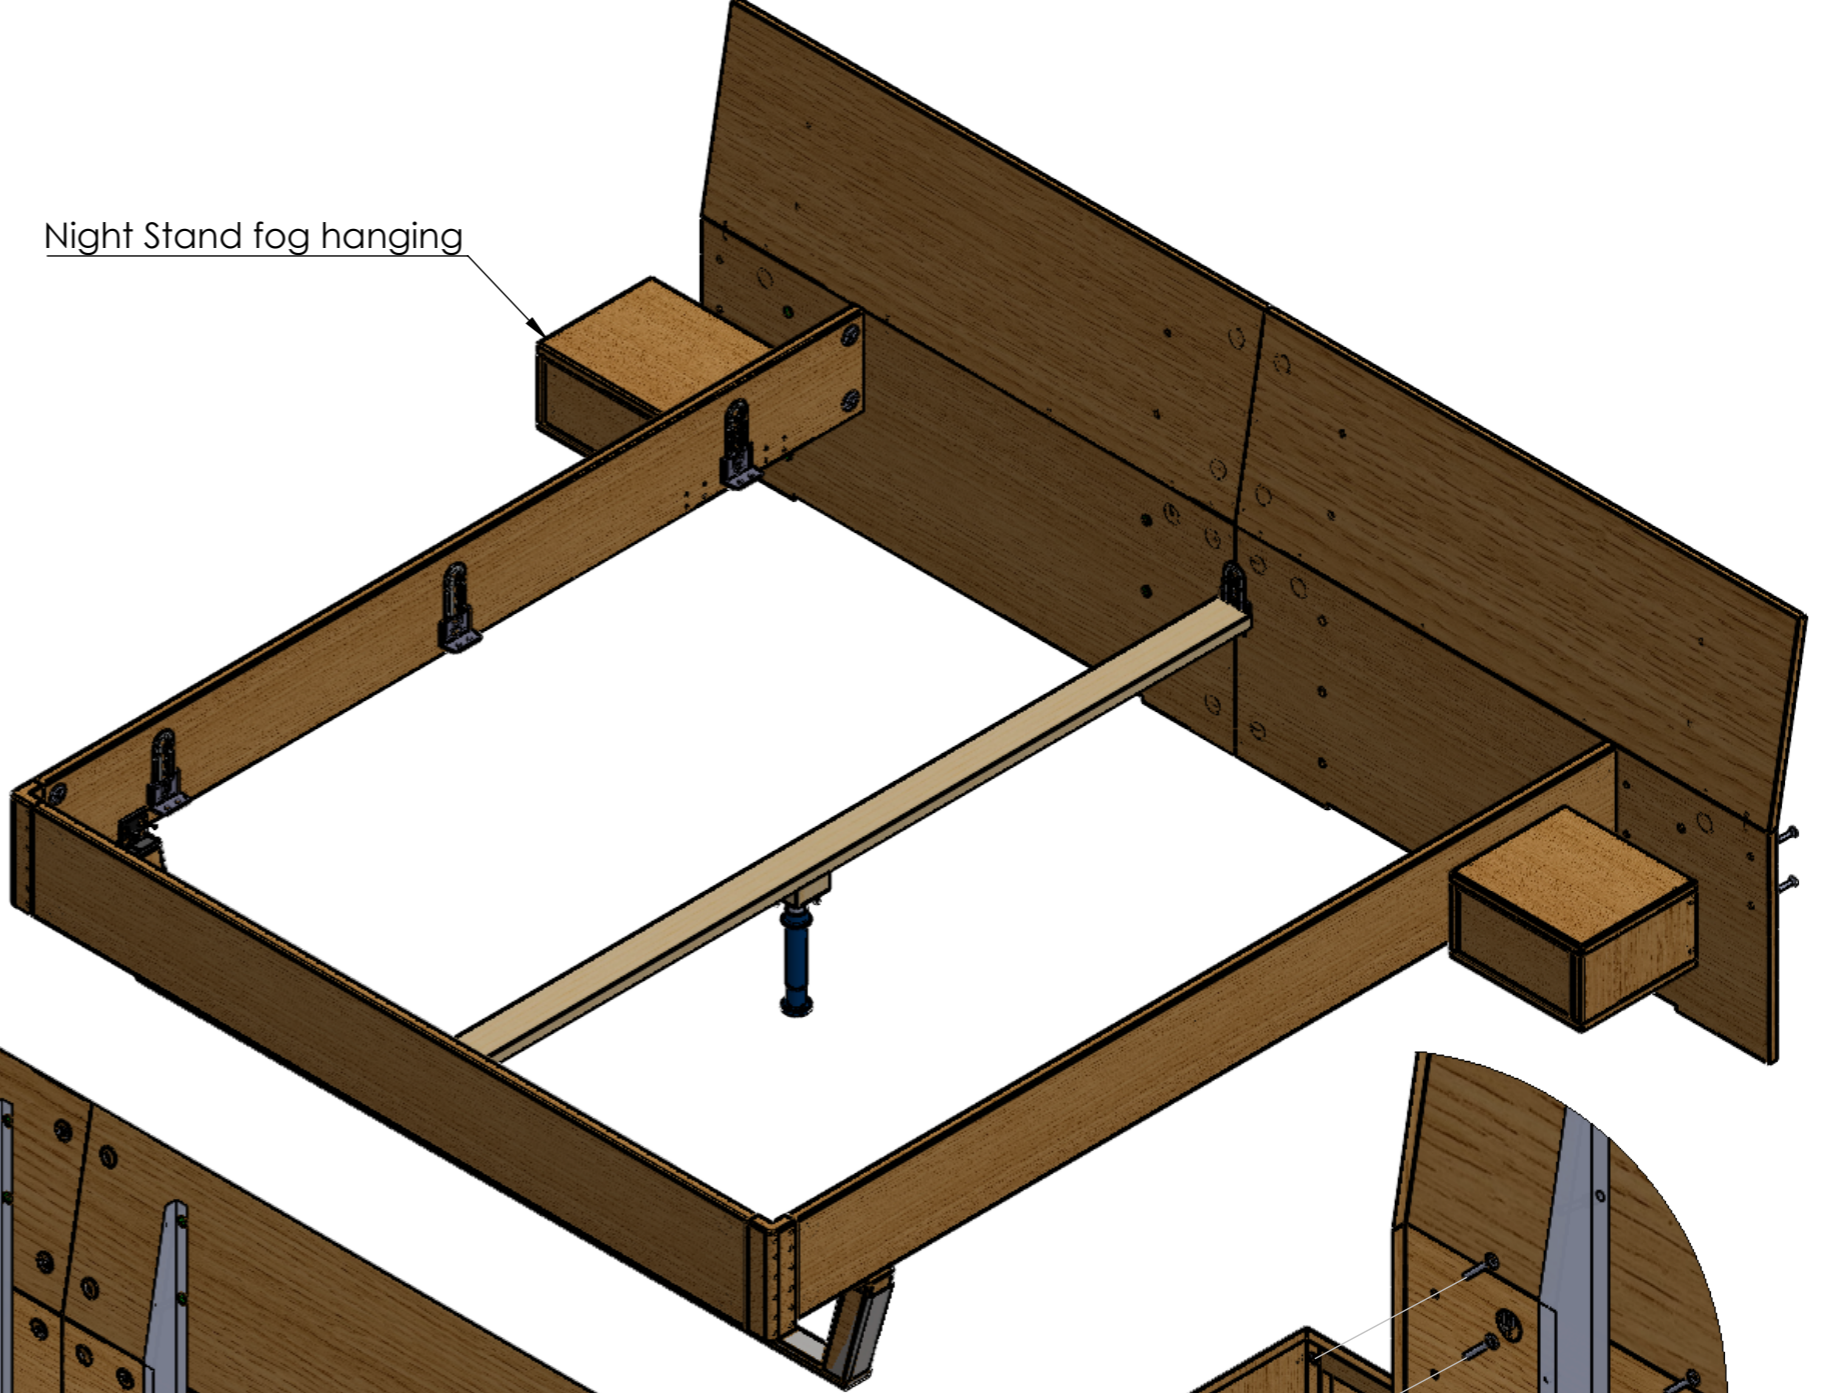

CL 350.BS.XX

CL 350.QS.XX

4	Screw 4 x 25	5	Dowel 8 x 30	6	Connecting Bolt M8 x 55
pcs	8	pcs	8	pcs	8

1	Hanger Set	2	MaxiFix 35	3	Screw 4 x 20
pcs	7	pcs	12	pcs	36

7	Hanger set	8	Luna Washer	9	Screw M6 x 70	10	Screw M6 x 110	11	Nut M6	12	Dowel $\varnothing 8$	13	Bolt M6 x 40	14	Bolt M6 70	15	Bolt M6 x 30	16	M8 x 55 Maxfix
pcs	1	pcs	12	pcs	4	pcs	4	pcs	12	pcs	19	pcs	4	pcs	4	pcs	12	pcs	4

Night Stand fog hanging

DETAIL D
SCALE 1 : 5

DETAIL E
SCALE 1 : 8

CL 350

17	Square Support	18	Screw 4 x 60	19	Plastic Leg + Ext
pcs	1	pcs	2	pcs	1