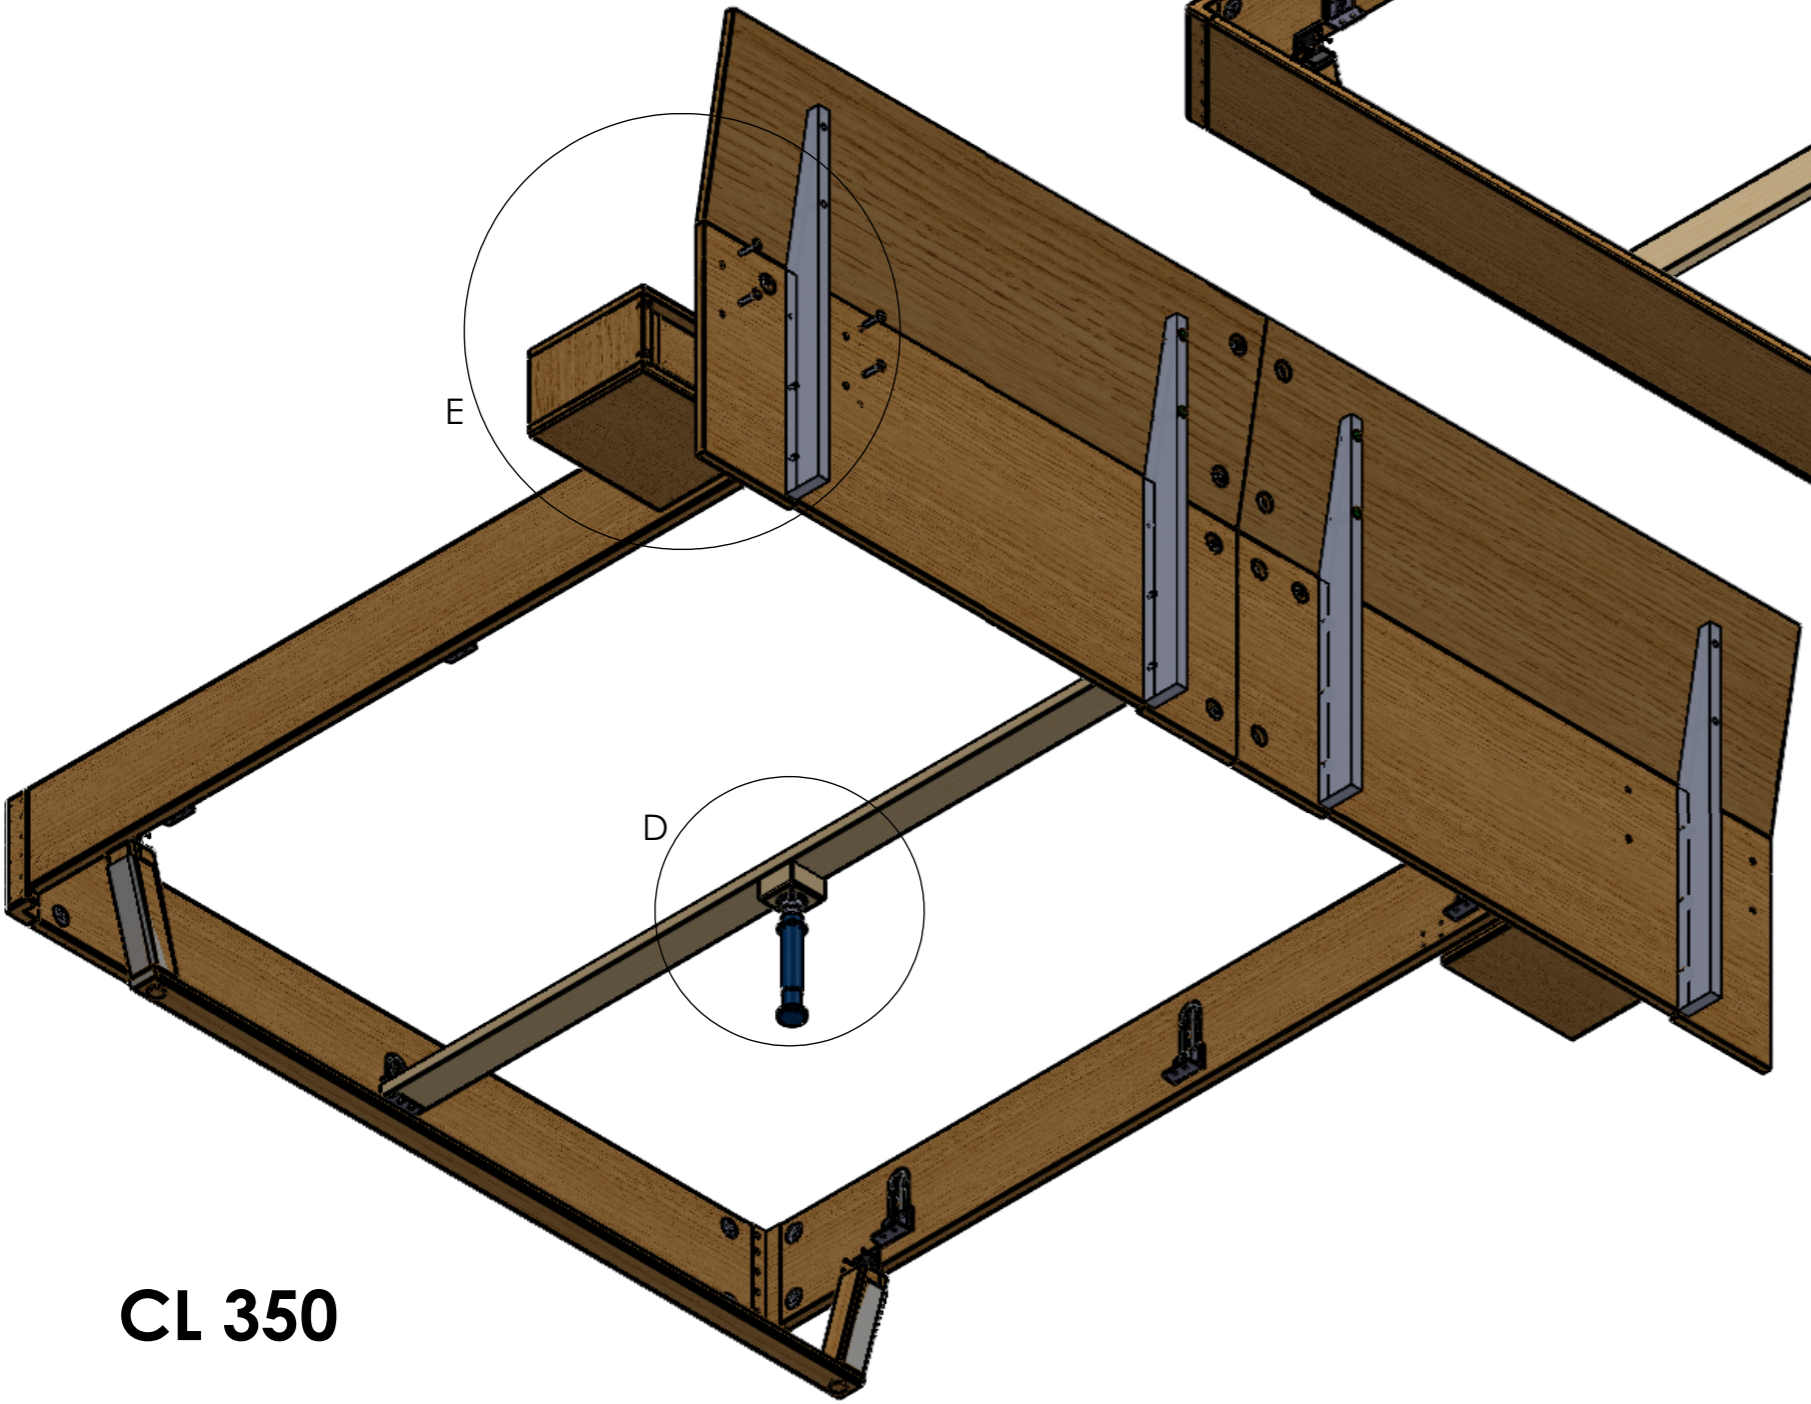

CL 350.BS.XX

CL 350.QS.XX

4	Screw 4 x 25	5	Dowel 8 x 30	6	Connecting Bolt M8 x 55
pcs	8	pcs	8	pcs	8

1	Hanger Set	2	MaxiFix 35	3	Screw 4 x 20
pcs	7	pcs	12	pcs	36

7	Hanger set	8	Luna Washer	9	Screw M6 x 70	10	Screw M6 x 110	11	Nut M6	12	Dowel $\varnothing 8$	13	Bolt M6 x 40	14	Bolt M6 70	15	Bolt M6 x 30	16	M8 x 55 Maxfix
pcs	1	pcs	12	pcs	4	pcs	4	pcs	12	pcs	19	pcs	4	pcs	4	pcs	12	pcs	4

Night Stand fog hanging

DETAIL D
SCALE 1 : 5

DETAIL E
SCALE 1 : 8

CL 350

17	Square Support	18	Screw 4 x 60	19	Plastic Leg + Ext
pcs	1	pcs	2	pcs	1