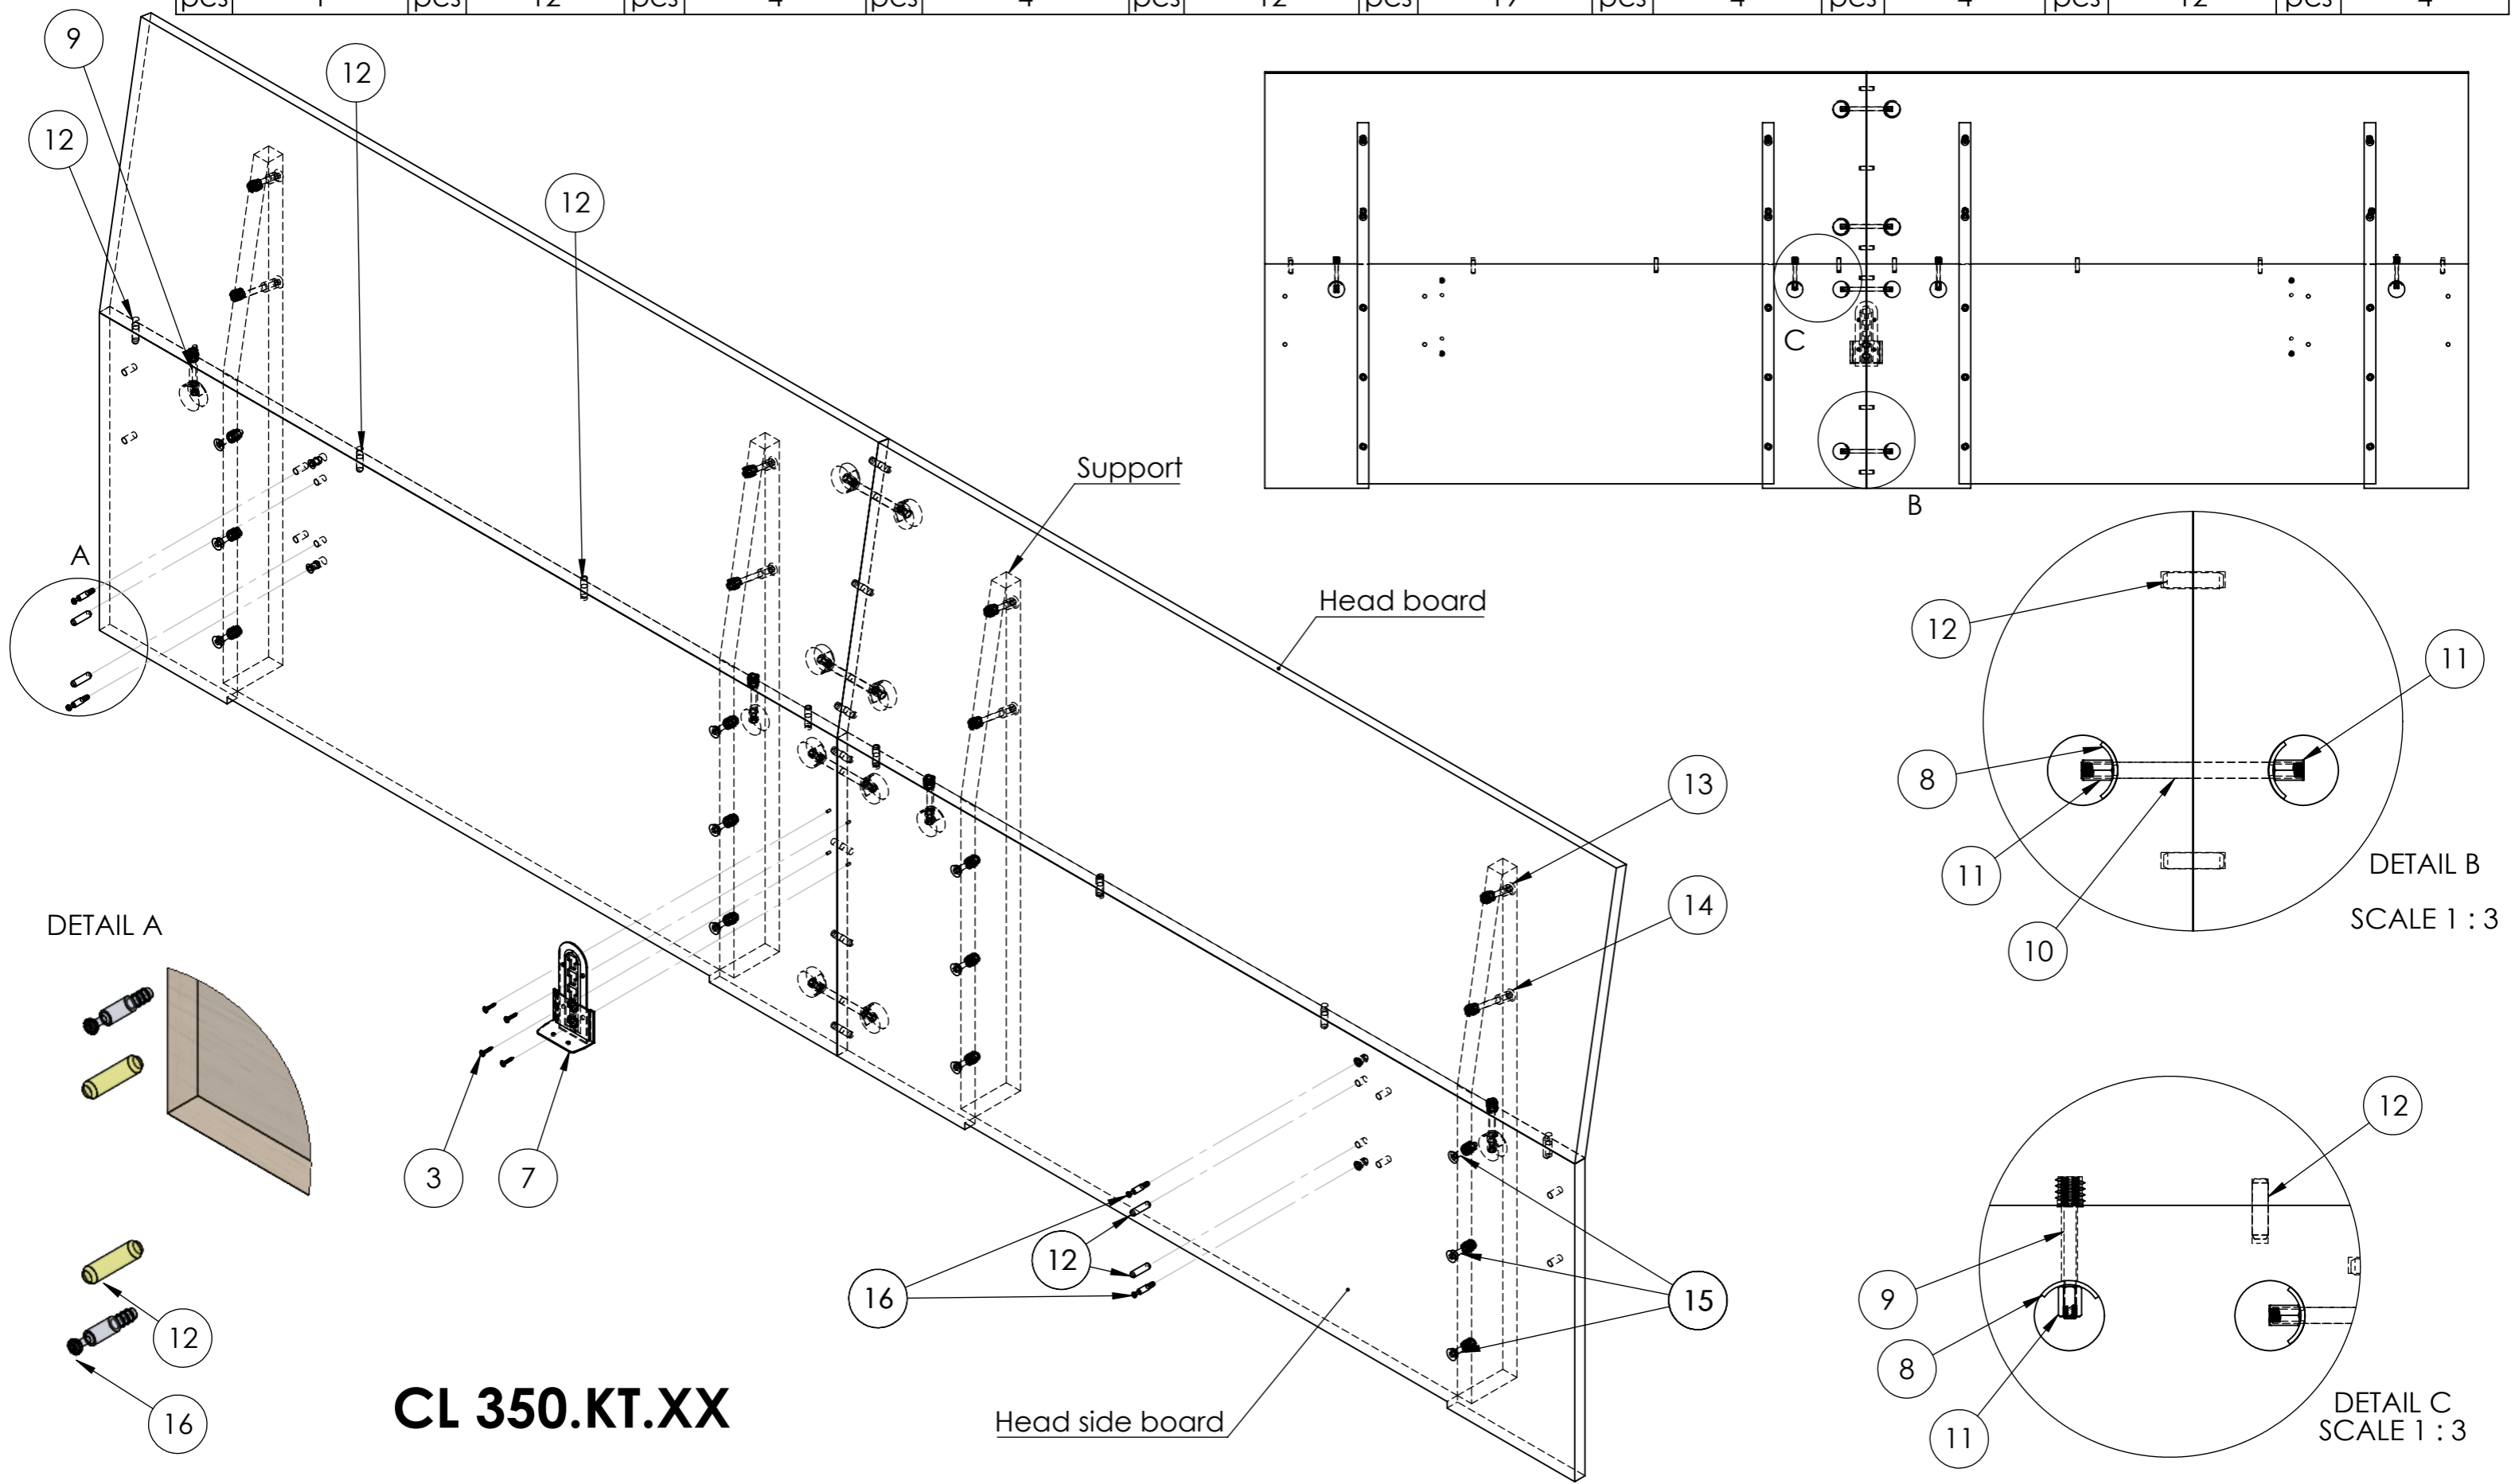

CL 350.BS.XX

CL 350.QS.XX

4	Screw 4 x 25	5	Dowel 8 x 30	6	Connecting Bolt M8 x 55
pcs	8	pcs	8	pcs	8

1	Hanger Set	2	MaxiFix 35	3	Screw 4 x 20
pcs	7	pcs	12	pcs	36

7	Hanger set	8	Luna Washer	9	Screw M6 x 70	10	Screw M6 x 110	11	Nut M6	12	Dowel $\varnothing 8$	13	Bolt M6 x 40	14	Bolt M6 70	15	Bolt M6 x 30	16	M8 x 55 Maxfix
pcs	1	pcs	12	pcs	4	pcs	4	pcs	12	pcs	19	pcs	4	pcs	4	pcs	12	pcs	4

Night Stand fog hanging

DETAIL D
SCALE 1 : 5

DETAIL E
SCALE 1 : 8

CL 350

17	Square Support	18	Screw 4 x 60	19	Plastic Leg + Ext
pcs	1	pcs	2	pcs	1