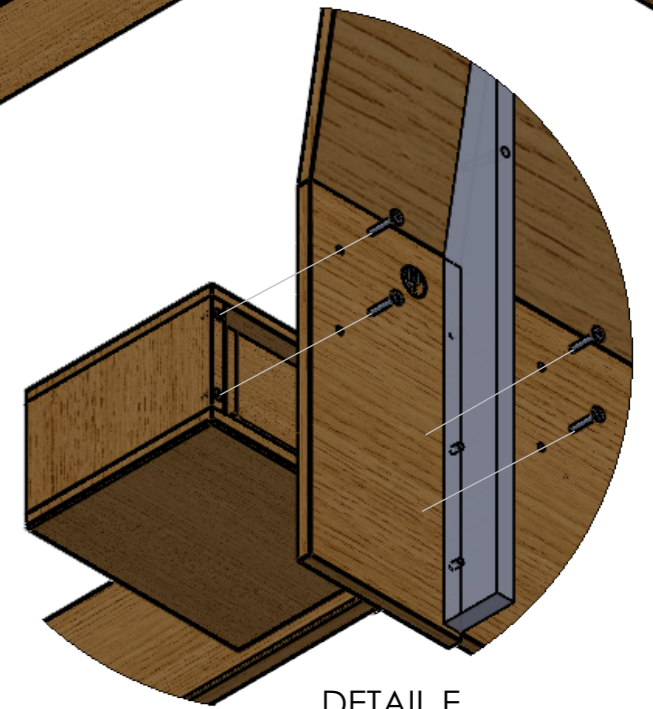

CL 350.BS.XX

CL 350.QS.XX

4	Screw 4 x 25	5	Dowel 8 x 30	6	Connecting Bolt M8 x 55
pcs	8	pcs	8	pcs	8

1	Hanger Set	2	MaxiFix 35	3	Screw 4 x 20
pcs	7	pcs	12	pcs	36

7	Hanger set	8	Luna Washer	9	Screw M6 x 70	10	Screw M6 x 110	11	Nut M6	12	Dowel $\varnothing 8$	13	Bolt M6 x 40	14	Bolt M6 70	15	Bolt M6 x 30	16	M8 x 55 Maxfix
pcs	1	pcs	12	pcs	4	pcs	4	pcs	12	pcs	19	pcs	4	pcs	4	pcs	12	pcs	4

Night Stand fog hanging

DETAIL D
SCALE 1 : 5

DETAIL E
SCALE 1 : 8

CL 350

17	Square Support	18	Screw 4 x 60	19	Plastic Leg + Ext
pcs	1	pcs	2	pcs	1