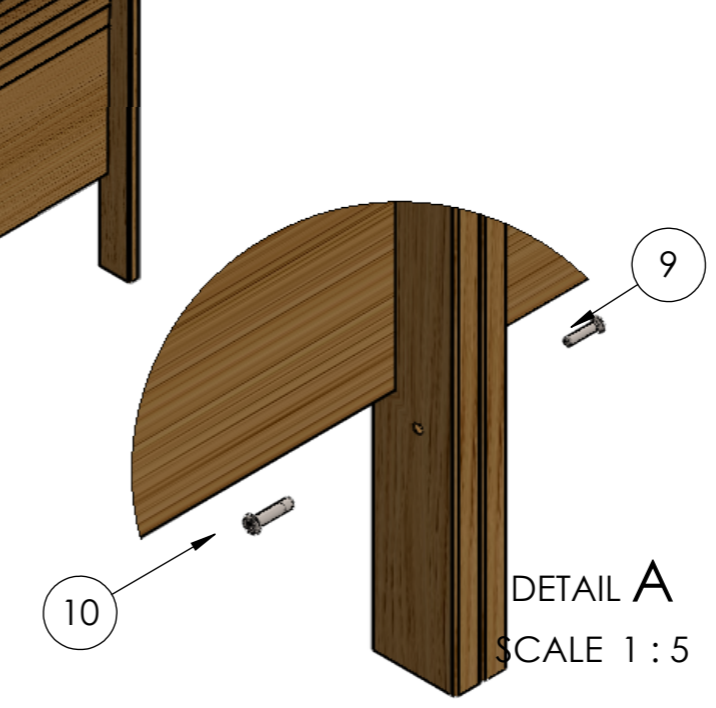

1	Hanger Set	2	MaxiFix 35	3	Screw 4 x 20	4	Dowel 10 x 35	5	Connecting Bolt M8 x 55	6	Square Support	7	Screw 4 x 60	8	Plastic Leg + Ext	9	Connecting nut M6 x 40
pcs	8	pcs	12	pcs	36	pcs	18	pcs	12	pcs	1	pcs	2	pcs	1	pcs	2

10	Connecting bolt M6 x 20
pcs	2

Concept Line 400