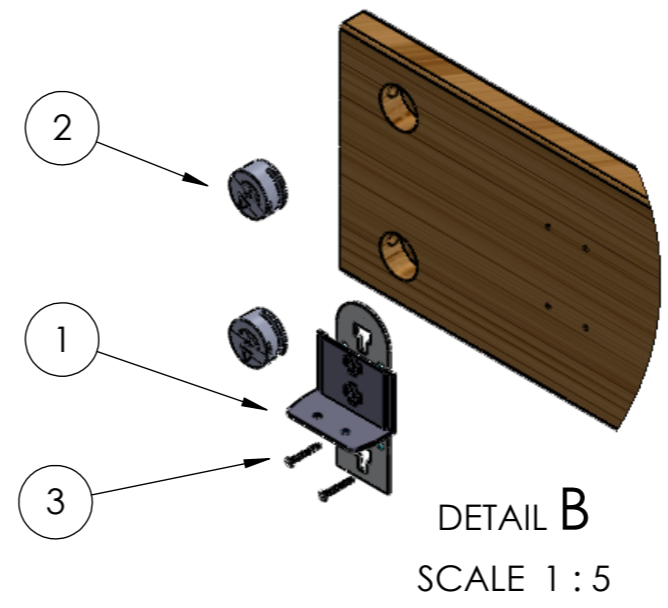

1	Hanger Set	2	MaxiFix 35	3	Screw 4 x 20	4	Dowel 10 x 35	5	Connecting Bolt M8 x 55	6	Square Support	7	Screw 4 x 60	8	Plastic Leg + Ext	9	Connecting nut M6 x 40
pcs	8	pcs	12	pcs	36	pcs	18	pcs	12	pcs	1	pcs	2	pcs	1	pcs	2

10	Connecting bolt M6 x 20
pcs	2

Concept Line 400