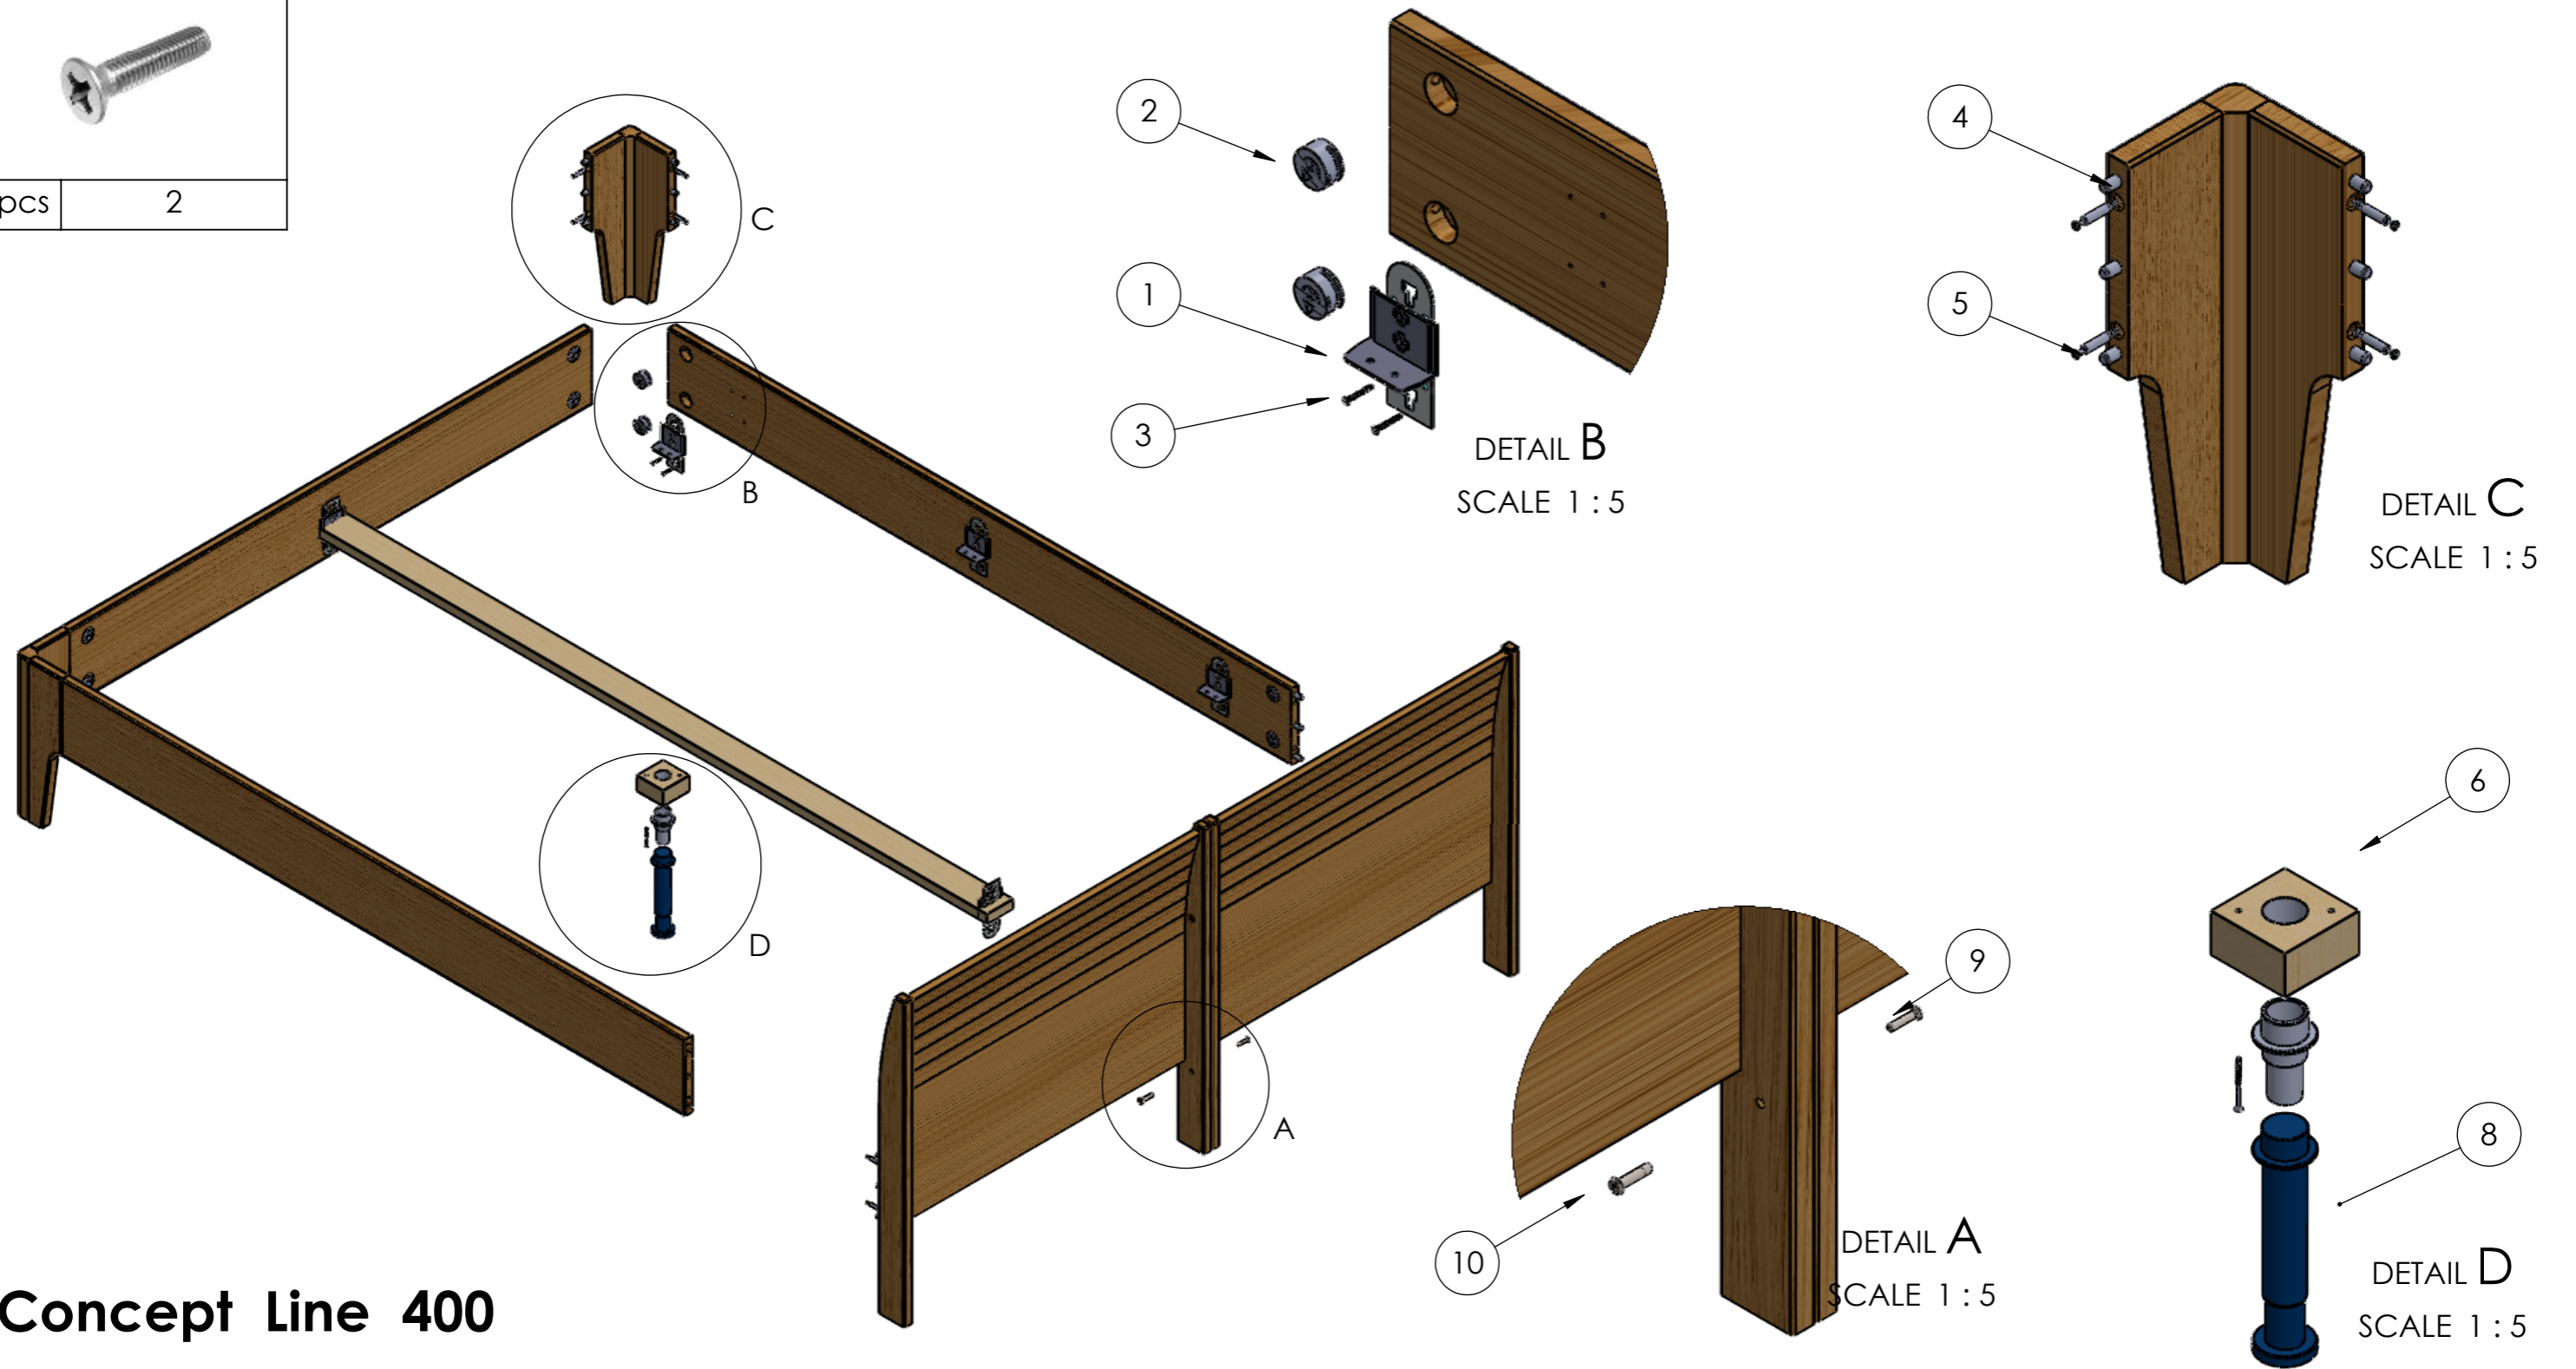

1	Hanger Set	2	MaxiFix 35	3	Screw 4 x 20	4	Dowel 10 x 35	5	Connecting Bolt M8 x 55	6	Square Support	7	Screw 4 x 60	8	Plastic Leg + Ext	9	Connecting nut M6 x 40
pcs	8	pcs	12	pcs	36	pcs	18	pcs	12	pcs	1	pcs	2	pcs	1	pcs	2

10	Connecting bolt M6 x 20
pcs	2

Concept Line 400