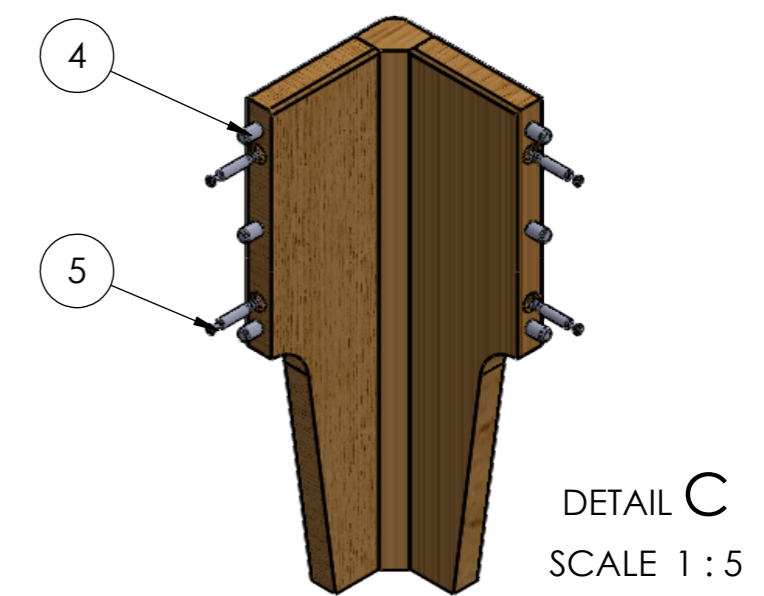

1	Hanger Set	2	MaxiFix 35	3	Screw 4 x 20	4	Dowel 10 x 35	5	Connecting Bolt M8 x 55	6	Square Support	7	Screw 4 x 60	8	Plastic Leg + Ext	9	Connecting nut M6 x 40
pcs	8	pcs	12	pcs	36	pcs	18	pcs	12	pcs	1	pcs	2	pcs	1	pcs	2

10	Connecting bolt M6 x 20
pcs	2

Concept Line 400