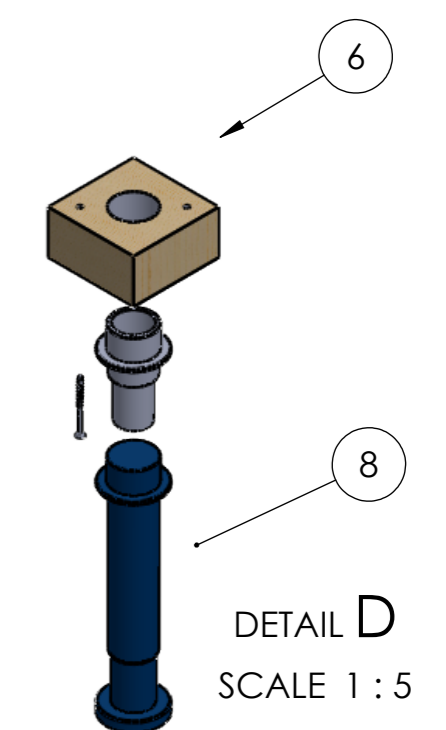

1	Hanger Set	2	MaxiFix 35	3	Screw 4 x 20	4	Dowel 10 x 35	5	Connecting Bolt M8 x 55	6	Square Support	7	Screw 4 x 60	8	Plastic Leg + Ext	9	Connecting nut M6 x 40
pcs	8	pcs	12	pcs	36	pcs	18	pcs	12	pcs	1	pcs	2	pcs	1	pcs	2

10	Connecting bolt M6 x 20
pcs	2

Concept Line 400