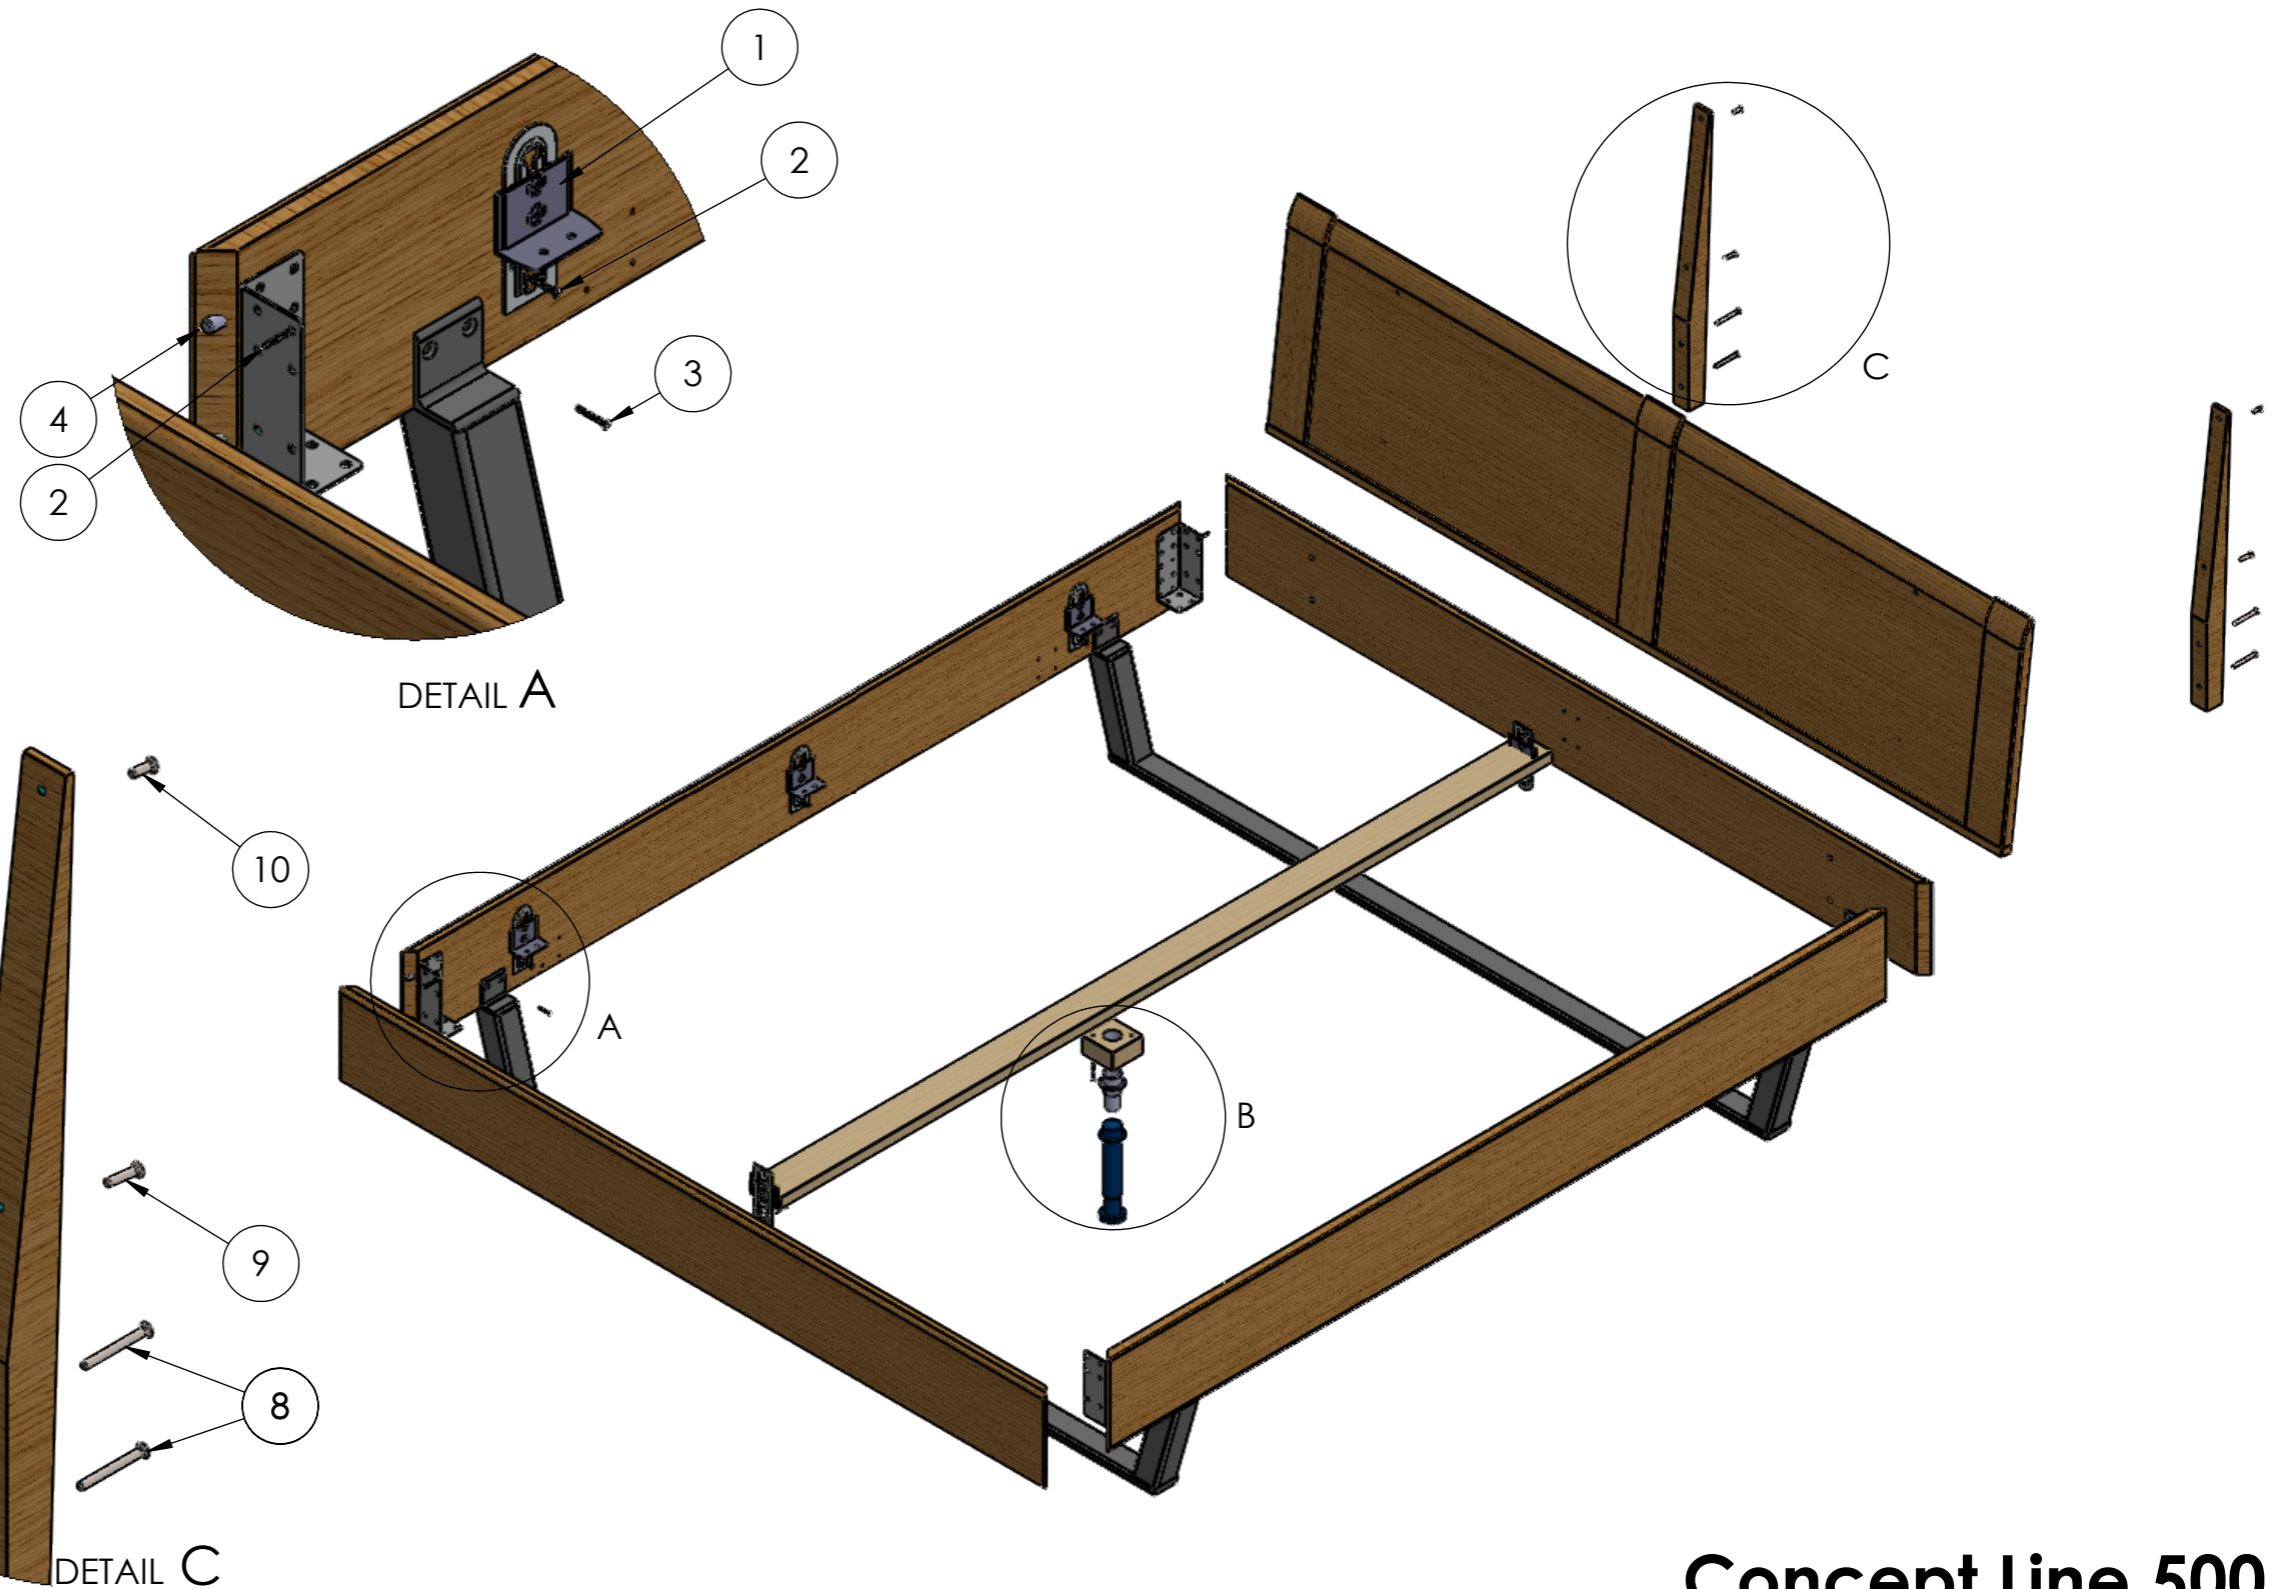

| | | | | | | | | | | | | | | | | | |
|-----|------------|-----|--------------|-----|--------------|-----|--------------|-----|----------------|-----|------------|-----|-------------------------|-----|---------------|-----|---------------|
| 1 | Hanger Set | 2 | Screw 4 x 20 | 3 | Screw 4 x 25 | 4 | Dowel 8 x 30 | 5 | Square Support | 6 | Screw 4x60 | 7 | Plastic Leg + Extension | 8 | Screw M6 x 60 | 9 | Screw M6 x 30 |
| | | | | | | | | | | | | | | | | | |
| pcs | 8 | pcs | 100 | pcs | 16 | pcs | 8 | pcs | 1 | pcs | 2 | pcs | 1 | pcs | 4 | pcs | 2 |

| | |
|-----|---------------|
| 10 | Screw M6 x 20 |
| | |
| pcs | 2 |

Concept Line 500